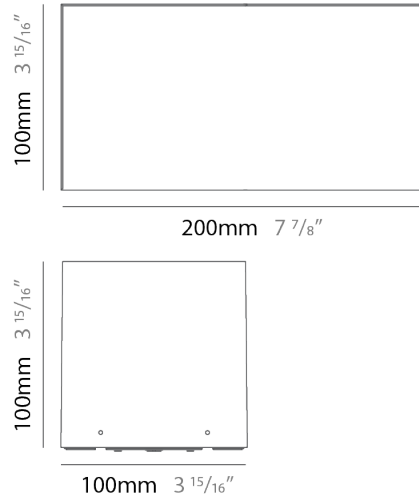

GENERAL

Series: Mini Special
Brand: Platek
Division: Exterior
Mounting Type: Surface
Mounting Location: Ceiling
Subcategory: Downlight

PHYSICAL

Shape: Rectangle
Length (mm): 200
Length (in): 7 7/8
Width (mm): 100
Width (in): 3 15/16
Height (mm): 100
Height (in): 3 15/16
Light Distribution: Direct
Diffuser: Clear tempered glass / Diffused Sandblasted Glass
Fixture Finish: [BLK](#) / [WHI](#) / [GRY](#) / [COR](#) / [ANT](#) / [BRZ](#)
Fixture Material: Aluminum Die Cast

ELECTRICAL

Lamp Type: LED
Input Wattage (W): 11
Total Output Wattage (W): 8
Dimming: Non-Dimmable
Driver Included: Yes
Driver Location: Integrated
Driver Type: Constant Current - 120Vac
Driver Class: Class 2
Input Voltage (V): 120 - 277
Constant Current (mA): 700
Upon Request: (Not included - see components [IP65 or higher enclosure to be supplied by others]) Remote: 0-10Vdc dimming / Integral: Phase dimming 120Vac / Non-dimming 120/277Vac

LED

Color Temperature (°K): [3000](#) / [4000](#)
Max. Delivered Lumen (lm): 770 / 800
Nominal Lumen (lm): 1040 / 1080
CRI: >80 CRI
Lamp Life (hrs): 60000

OPTICAL

Optic°: [Transparent](#) / [Diffused](#)

RATINGS AND CERTIFICATIONS

Certified By: Certified for North American Standards
IP rating: IP65
IK Rating: IK05
Bug Rating: B1 U1 G0

PROJECT
TYPE
SPECIFIER
QUANTITY
DATE